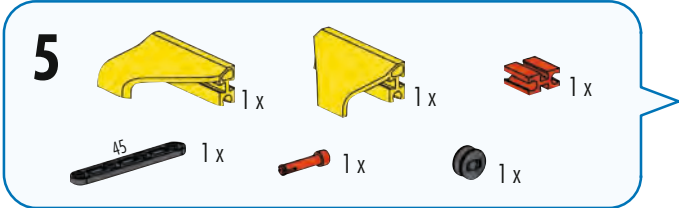

Düsenjet
Jet airplane
Avion à réaction

Straaljager
Avión a reacción
Avião a jato

Aviogetto
Реактивный самолёт
喷气式飞机

40 mm