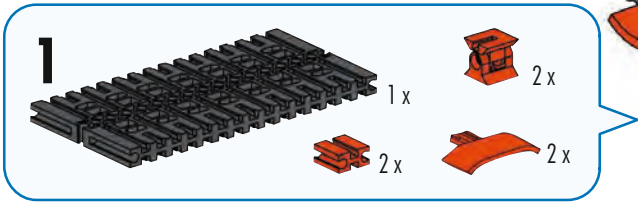

1x

Kipper
Dump truck
Camion à benne
basculante

Kiepauto
Volcador
Caminhão basculante

Ribaltabile
Самосвал
翻斗卡车

- 4**
- 2 x Yellow Technic Axle Connector
 - 2 x Red Technic Axle Connector
 - 1 x Black Technic Pin
 - 1 x Red Technic Axle Connector (30)
 - 1 x Red Technic Axle Connector (80)
 - 2 x Red Technic Axle Connector