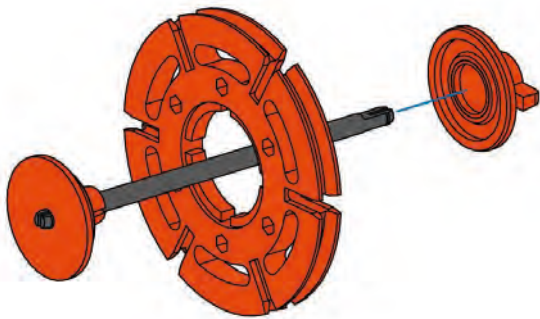

4

- 2x (Orange 2-hole Technic brick)
- 3x (Orange 1-hole Technic Technic beam)
- 1x (Grey Technic axle)
- 1x (Grey Technic axle pin)
- 1x (Orange Technic axle bush)
- 2x (Orange Technic axle pin)

5

- 1x (Orange ring-shaped Technic part)
- 1x (Orange Technic axle bush)
- 1x (Grey Technic axle, length 90)
- 1x (Orange Technic axle bush)