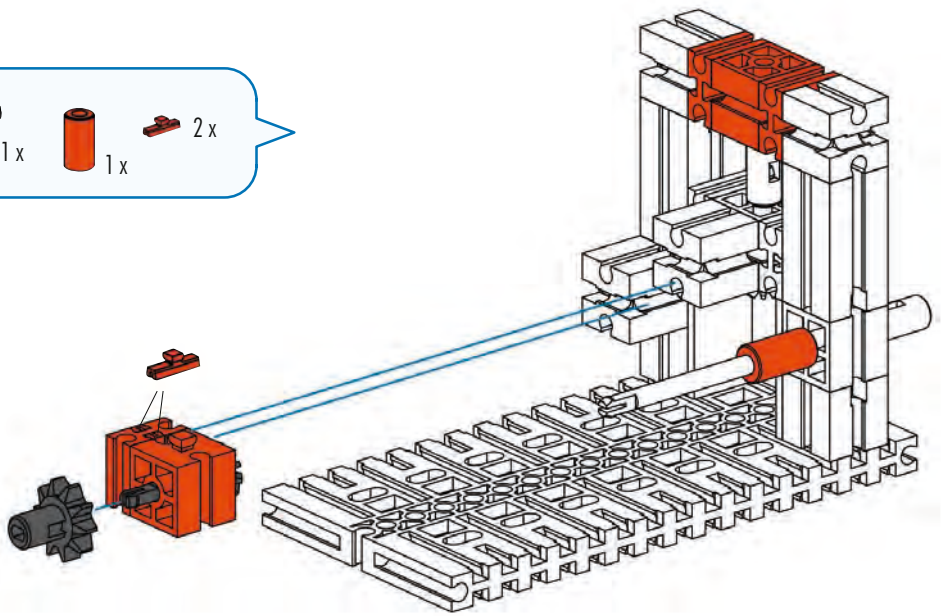

4

- 2x (Orange 2-hole Technic brick)
- 3x (Orange 1-hole Technic Technic beam)
- 1x (Grey Technic axle)
- 1x (Grey Technic axle pin)
- 1x (Orange Technic axle bush)
- 2x (Orange Technic axle pin)

5

- 1x (Orange ring-shaped Technic part)
- 1x (Orange Technic axle bush)
- 1x (Grey Technic axle, length 90)
- 1x (Orange Technic axle bush)