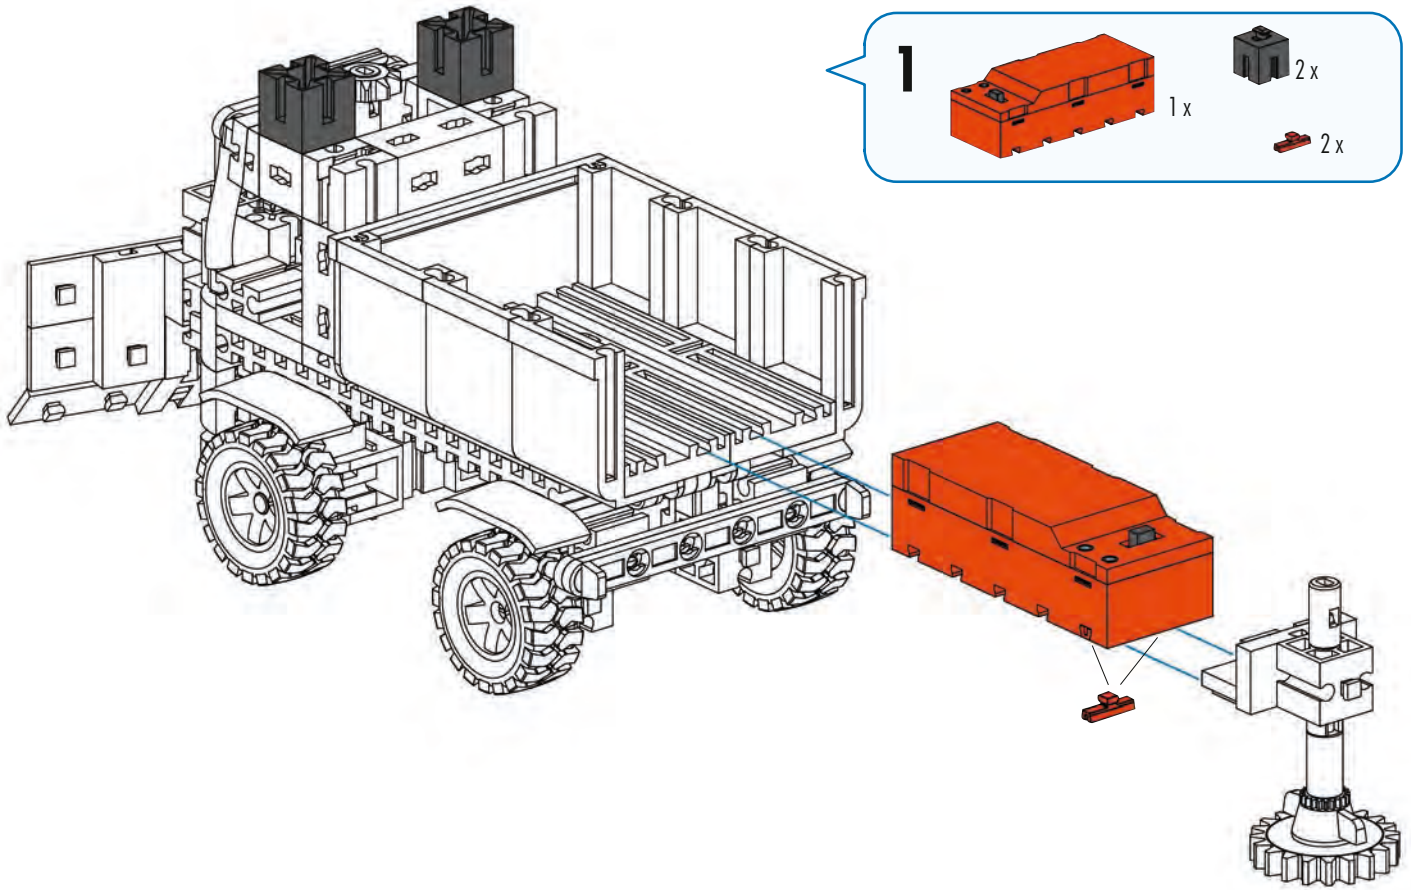

1x

Kipper
Dump truck
Camion à benne
basculante

Kiepauto
Volcador
Caminhão basculante

Ribaltabile
Самосвал
翻斗卡车

- 4**
- 2 x Yellow Technic Axle Connector
 - 2 x Red Technic Axle Connector
 - 1 x Black Technic Pin
 - 1 x Red Technic Axle Connector (30)
 - 1 x Red Technic Axle Connector (80)
 - 2 x Red Technic Axle Connector