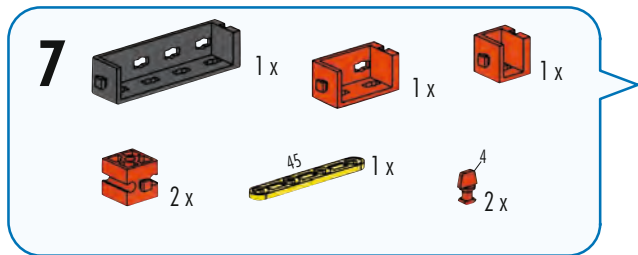

60 mm

3

1 x [Yellow Technic Beam 1x10] 2 x [Yellow Technic Beam 1x3] 1 x [Red Technic Connector] 1 x [Black Technic Pin 45] 1 x [Red Technic Connector]

45 mm

4

- 60 1x
- 4 2x
- 1x
- 1x
- 1x
- 1x
- 1x

5

- 1x
- 2x
- 1x
- 2x