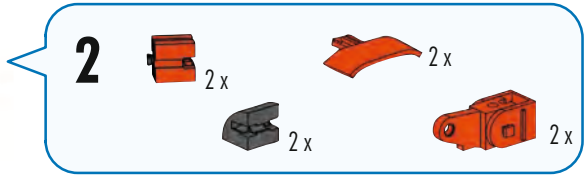

1x

Kipper
Dump truck
Camion à benne
basculante

Kiepauto
Volcador
Caminhão basculante

Ribaltabile
Самосвал
翻斗卡车

- 4**
- 2 x Yellow Technic Axle Connector
 - 2 x Red Technic Axle Connector
 - 1 x Black Technic Pin
 - 1 x Red Technic Axle Connector (30)
 - 1 x Red Technic Axle Connector (80)
 - 2 x Red Technic Axle Connector