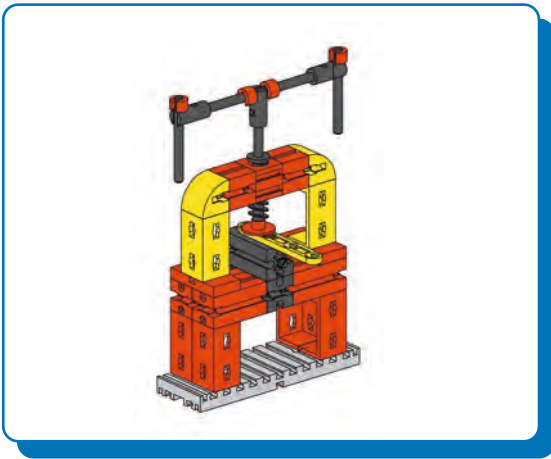

Spindelpresse
Spindle press
Presse à vis

Spindelpers
Prensa de husillo
Prensa de fuso

Pressa a bilanciere
Винтовой пресс
螺旋压力机

1

2

3