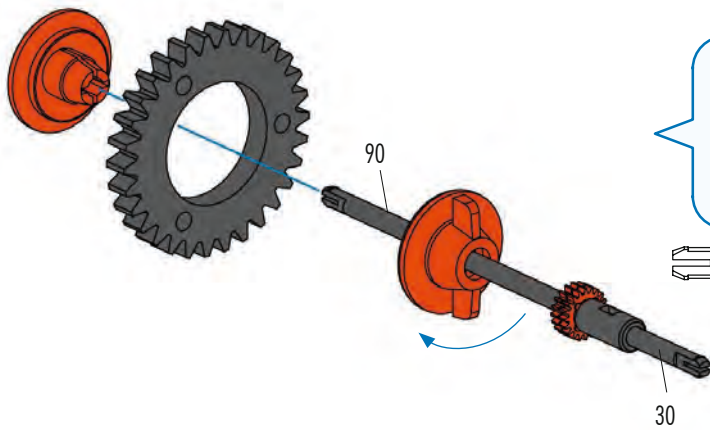

45 mm

6

- 1x Gear (grey)
- 1x Bush (red)
- 1x Bush (red)
- 1x Pin (black, 90)
- 1x Pin (black, 30)
- 1x Pin (black)
- 2x Pin (black)

90 mm

30 mm

7

- 1x Bush (red)
- 1x Bush (red)
- 1x Plate (red)
- 1x Pin (black, 45)
- 1x Pin (black)
- 1x Pin (black)