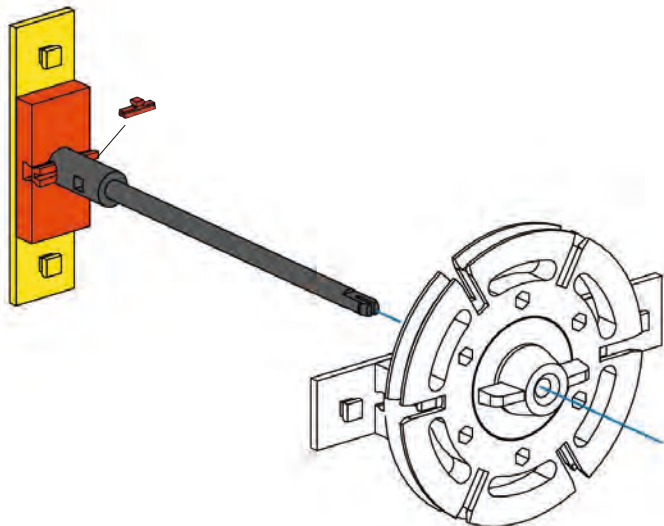

18

- Yellow Technic beam 1x5 with 3 holes: 1x
- Black Technic axle: 1x
- Red Technic 1x2 brick with 2 holes: 1x
- Red Technic 1x2 brick with 1 hole: 1x