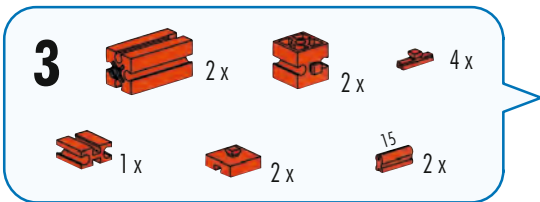

1x

Kipper
Dump truck
Camion à benne
basculante

Kiepauto
Volcador
Caminhão basculante

Ribaltabile
Самосвал
翻斗卡车

- 4**
- 2 x Yellow Technic Axle Connector
 - 2 x Red Technic Axle Connector
 - 1 x Black Technic Pin
 - 1 x Red Technic Axle Connector (30)
 - 1 x Red Technic Axle Connector (80)
 - 2 x Red Technic Axle Connector