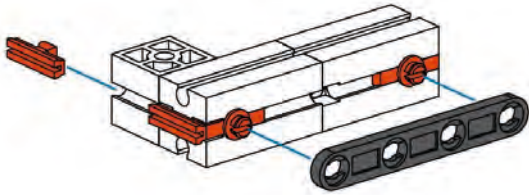

Transporthubschrauber + Turm
Transport helicopter + tower
Hélicoptère de transport + Tour
Transporthelikopter + toren
Helicóptero de transporte + Torre
Helicóptero de transporte + Torre
Elicottero da trasporto + torre
транспортный вертолет + башня
运输直升机+高塔

1

1x
1x
1x

2

2x
2x
45 1x

3

1x
1x

4

1x
2x
1x
1x

5

45 1x
2x
2x
1x