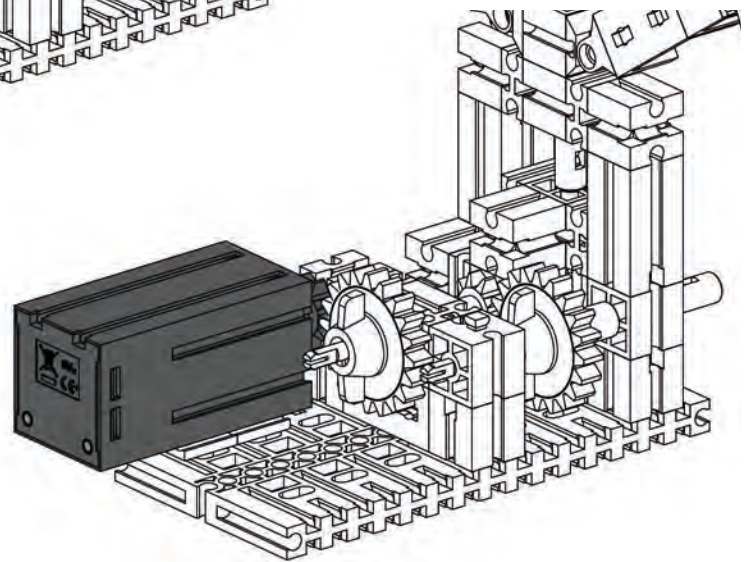

1. **3**
2. 1x [Grey Motor]
   - 1x [Red Screw]