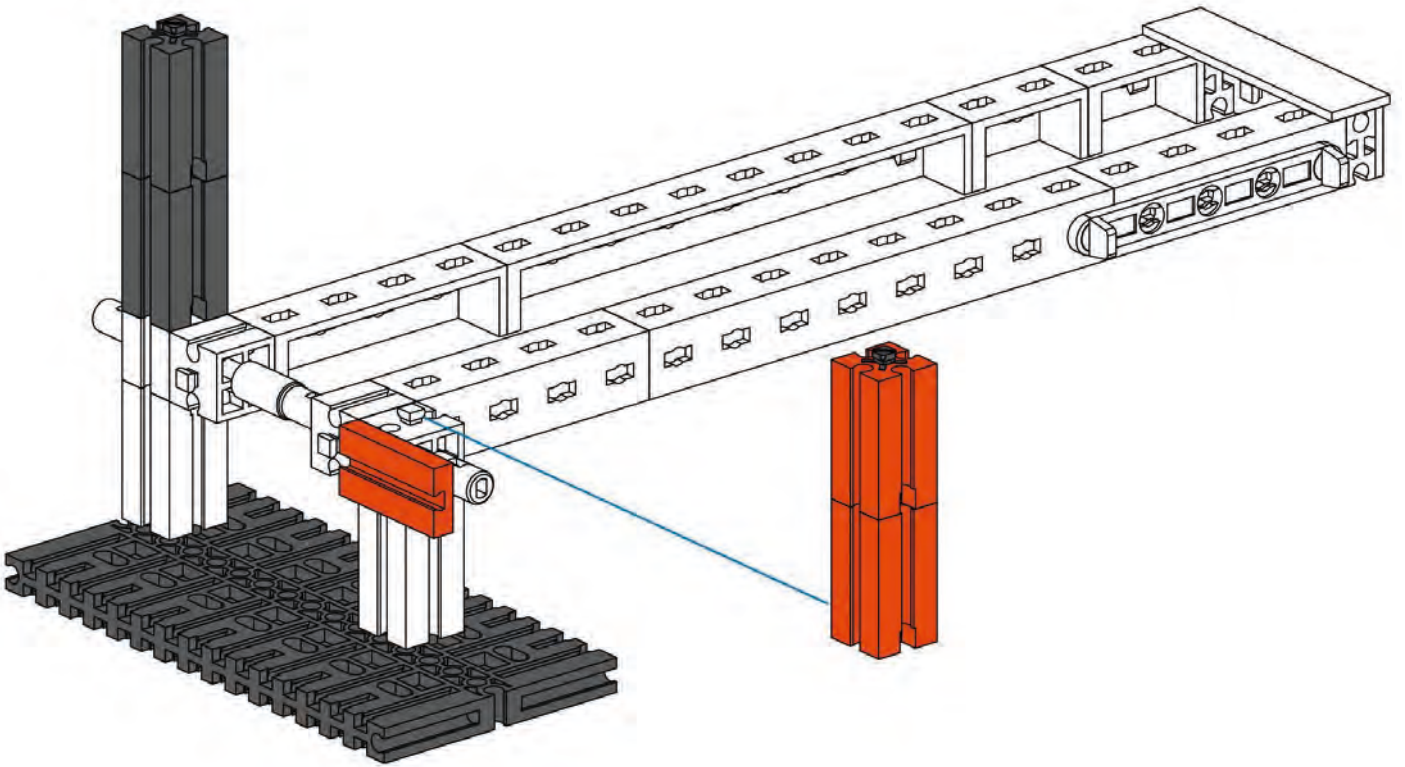

60 mm

3

1 x [Yellow Technic Beam 1x10] 2 x [Yellow Technic Beam 1x3] 1 x [Red Technic Connector] 1 x [Black Technic Pin 45] 1 x [Red Technic Connector]

45 mm

4

- 60 1x
- 4 2x
- 1x
- 1x
- 1x
- 1x
- 1x

5

- 1x
- 2x
- 1x
- 2x