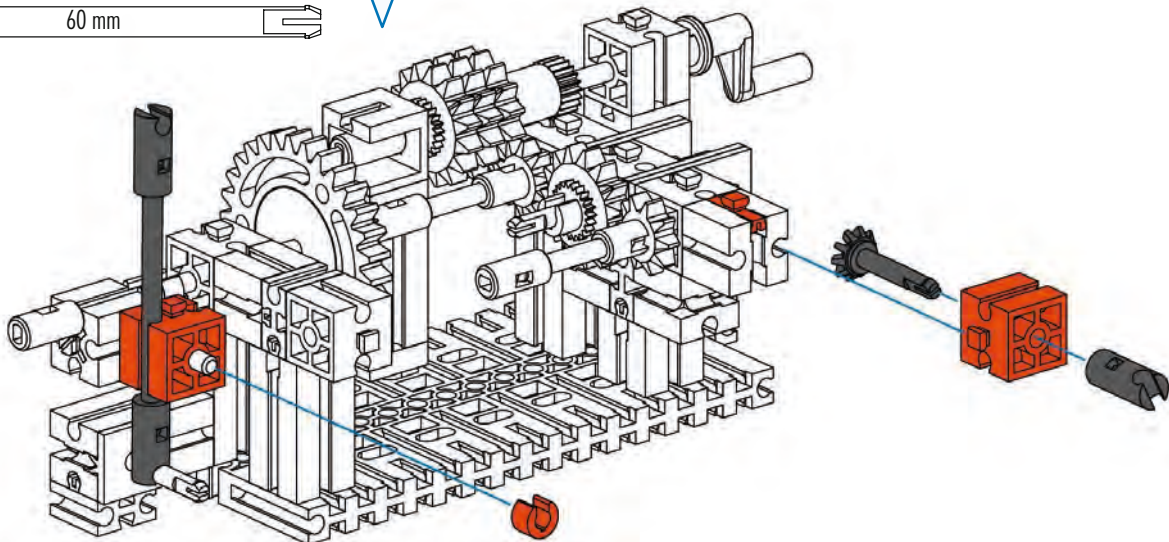

11

- 2x (orange 2x2 brick)
- 1x (black axle pin, 60 mm)
- 3x (black axle pin)
- 1x (orange 1x2 brick)
- 1x (orange 1x2 brick)
- 1x (black axle pin)