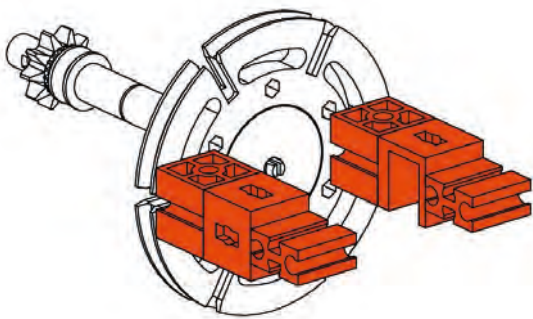

12

- 2x (Orange connector)
- 2x (Orange connector)
- 2x (Orange connector)

13

- 2x (60mm axle)
- 1x (Black bush)
- 4x (Grey Technic beam)
- 1x (45mm axle)
- 2x (Red pin)

60 mm