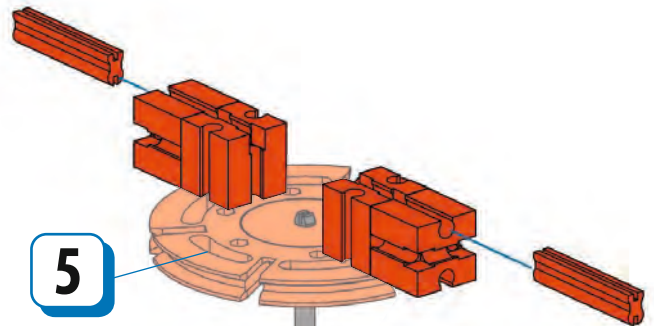

4

- 2x (Orange 2-hole Technic brick)
- 3x (Orange 1-hole Technic Technic beam)
- 1x (Grey Technic axle)
- 1x (Grey Technic axle pin)
- 1x (Orange Technic axle bush)
- 2x (Orange Technic axle pin)

5

- 1x (Orange ring-shaped Technic part)
- 1x (Orange Technic axle bush)
- 1x (Grey Technic axle, length 90)
- 1x (Orange Technic axle bush)