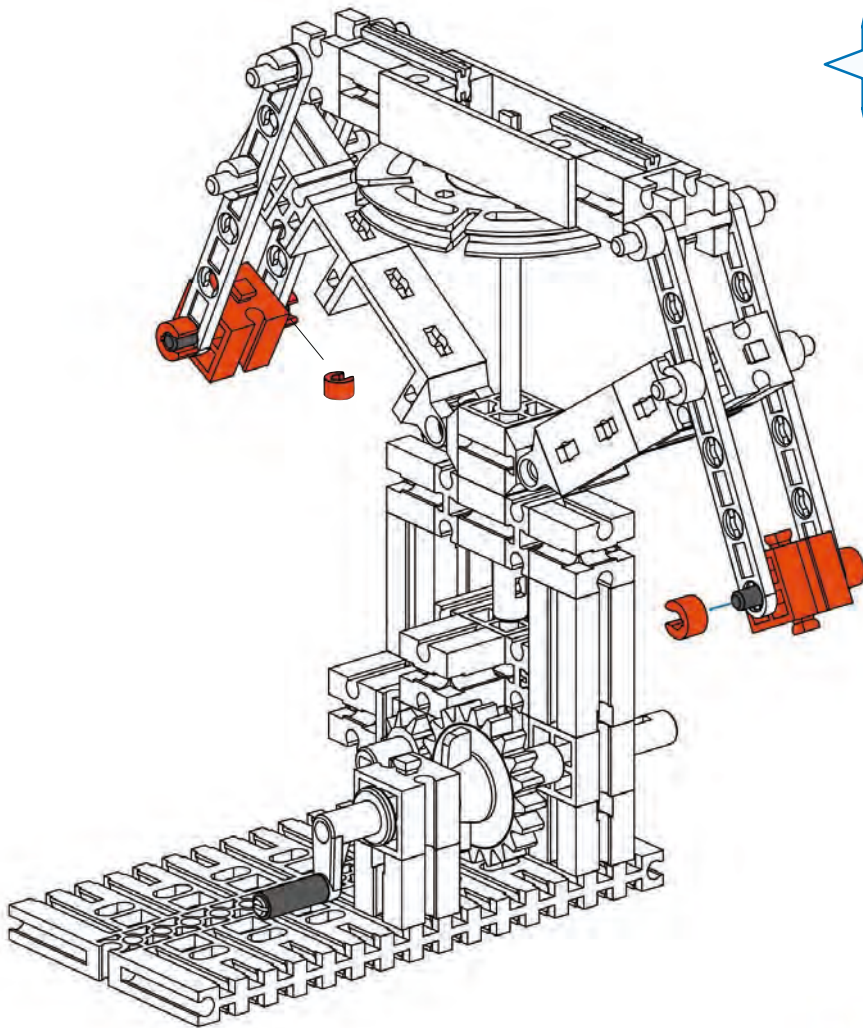

9

2x

4x

1x

30 2x

30 mm

- 1**
- 1x [Grey Technic Beam]
 - 4x [Orange Technic Pin]
 - 5x [Red Technic Pin]
 - 1x [Orange Technic Bracket]
 - 1x [Red Technic Connector]

- 2**
- 1x [Red Technic Pin]
 - 1x [Red Technic Pin]
 - 1x [45mm Axle]
 - 1x [Black Gear]
- 45 mm