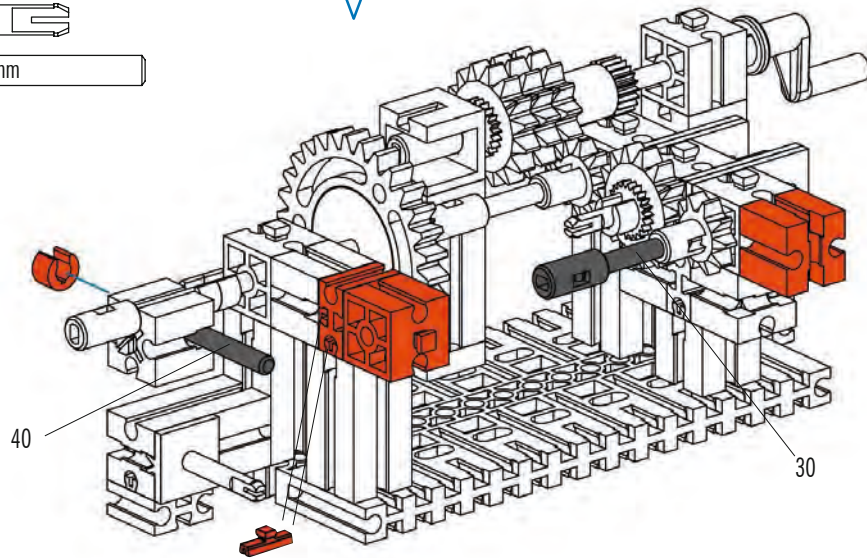

10

- 1x (orange 2x2 brick)
- 1x (orange 1x2 brick)
- 1x (black axle pin)
- 1x (black axle pin, 30 mm)
- 1x (black axle pin, 40 mm)
- 2x (orange 1x2 brick)
- 1x (orange 1x2 brick)
- 1x (orange 2x2 brick)