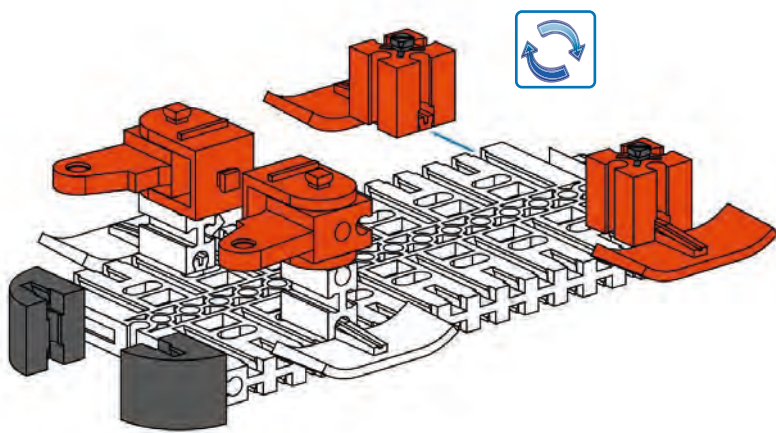

1x

Kipper
Dump truck
Camion à benne
basculante

Kiepauto
Volcador
Caminhão basculante

Ribaltabile
Самосвал
翻斗卡车

- 4**
- 2 x Yellow Technic Axle Connector
 - 2 x Red Technic Axle Connector
 - 1 x Black Technic Pin
 - 1 x Red Technic Axle Connector (30)
 - 1 x Red Technic Axle Connector (80)
 - 2 x Red Technic Axle Connector