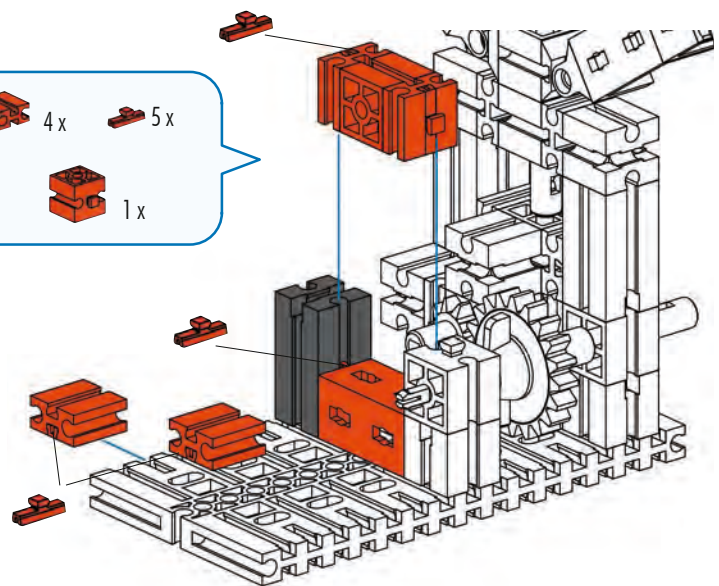

9

2x

4x

1x

30 2x

30 mm

- 1**
- 1x [Grey Technic Beam]
 - 4x [Orange Technic Pin]
 - 5x [Red Technic Pin]
 - 1x [Orange Technic Bracket]
 - 1x [Red Technic Connector]

- 2**
- 1x [Red Technic Pin]
 - 1x [Red Technic Pin]
 - 1x [45mm Axle]
 - 1x [Black Gear]
- 45 mm