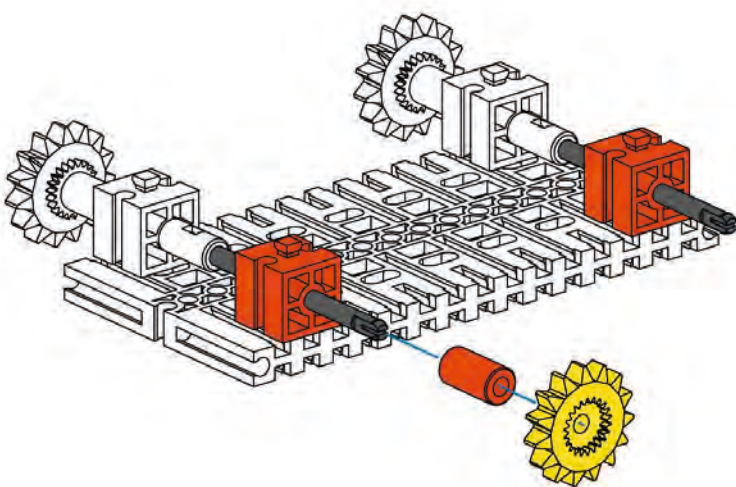

Bergungsraupe
Track mounted
recovery vehicle
Chenille de sauvetage

Bergingsvoertuig op
rupsbanden
Oruga de salvamento
Lagarta de salvamento

Cingolato di salvataggio
Спасательный
трактор
履带式抢险车