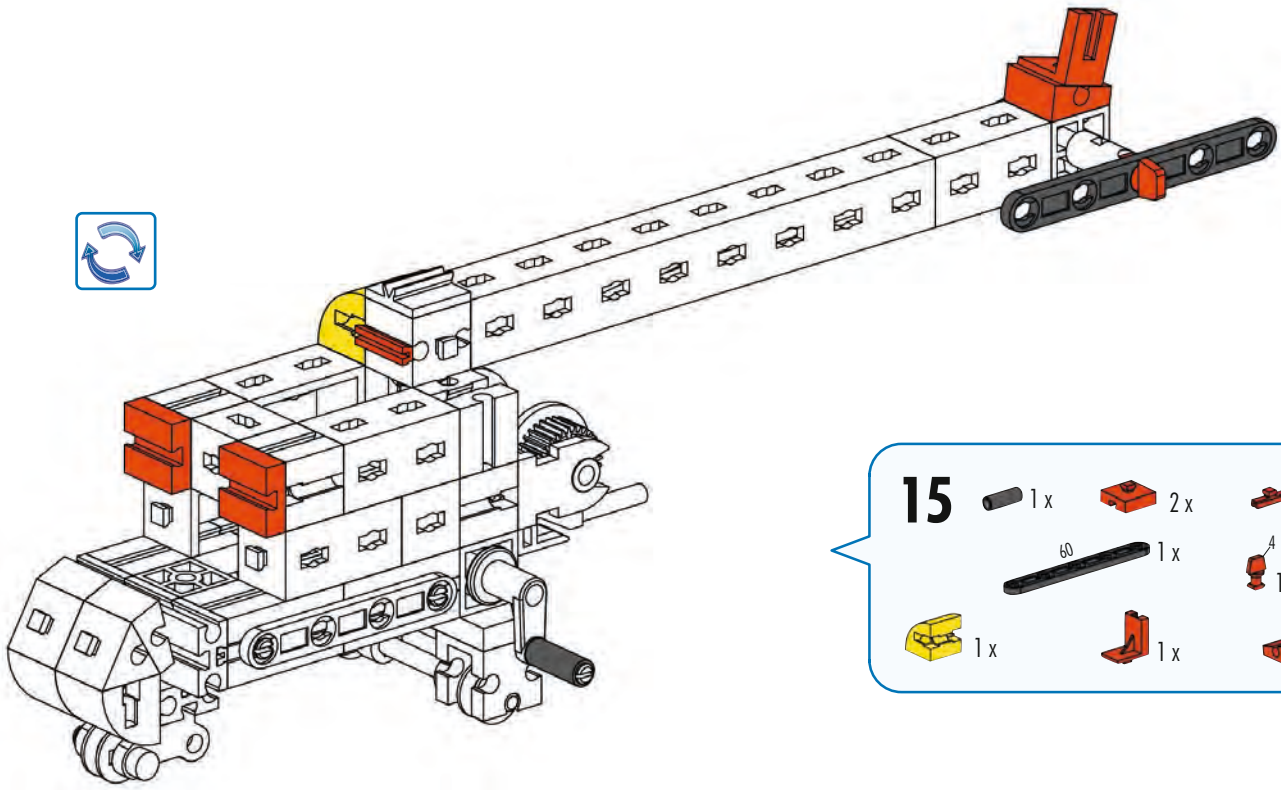

15

- 1 x [Grey Pin]
- 2 x [Red 1x2 Technic Brick]
- 1 x [Red 1x2 Technic Brick with Hole]
- 1 x [Black Technic Beam 60]
- 1 x [Red 1x2 Technic Brick with Hole]
- 1 x [Red 1x2 Technic Brick with Hole]
- 1 x [Yellow Technic Connector]
- 1 x [Red 1x2 Technic Brick with Hole]
- 1 x [Red 1x2 Technic Brick with Hole]

16

- 2 x [Red 1x2 Technic Brick with Hole]
- 1 x [Red Technic Beam 30]
- 1 x [Black Technic Beam 1x2]
- 5 x [Red 1x2 Technic Brick]
- 4 x [Red 1x2 Technic Brick with Hole]
- 4 x [Red 1x2 Technic Brick with Hole]
- 1 x [Red 1x2 Technic Brick with Hole]
- 1 x [Yellow Technic Connector]