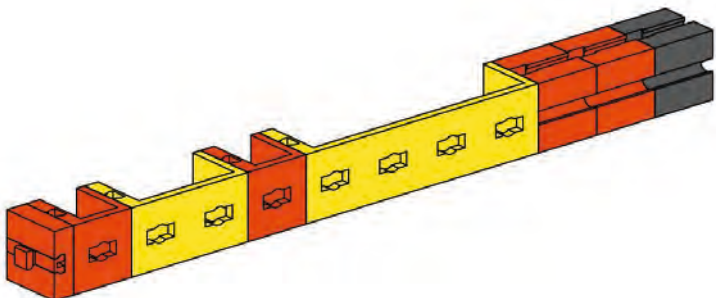

7

- 1x Red 1x2 Technic Brick
- 1x Grey 1x2 Technic Brick
- 2x Red 1x2 Technic Brick with Pin
- 2x Yellow 1x4 Technic Beam
- 1x Black 1x60 Technic Beam
- 2x Red 1x2 Technic Brick with Pin
- 2x Red Pin

2

8

- 2x Red 1x2 Technic Brick
- 1x Grey 1x2 Technic Brick
- 2x Red 1x2 Technic Brick with Pin
- 1x Red 1x2 Technic Brick with Pin
- 1x Yellow 1x4 Technic Beam
- 1x Yellow 1x4 Technic Beam with Pin
- 1x Red 1x2 Technic Brick with Pin