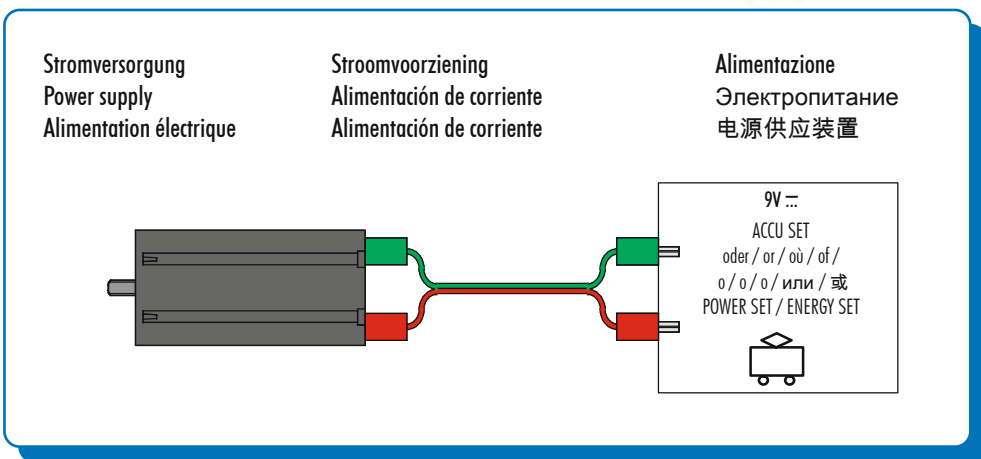

1. **3**
2. 1x [Grey Motor]
   - 1x [Red Screw]