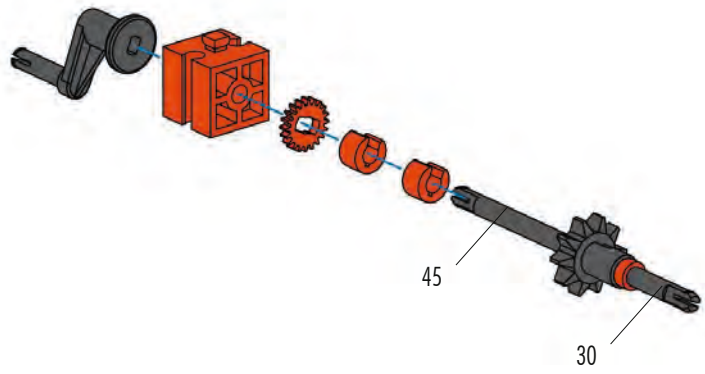

14

- 2 x (Grey Technic 1x30 Technic Beam)
- 2 x (Red Technic 1x30 Technic Beam)

15

- 6 x (Grey Technic 1x6 Technic Beam)
- 2 x (Grey Technic 1x30 Technic Beam)

16

- 1x 1x2 red Technic brick
- 1x black Technic axle pin
- 2x red Technic axle pins
- 1x red Technic axle pin
- 1x black Technic axle pin of length 30
- 1x black Technic axle pin of length 45
- 1x black Technic axle pin
- 1x black Technic axle pin