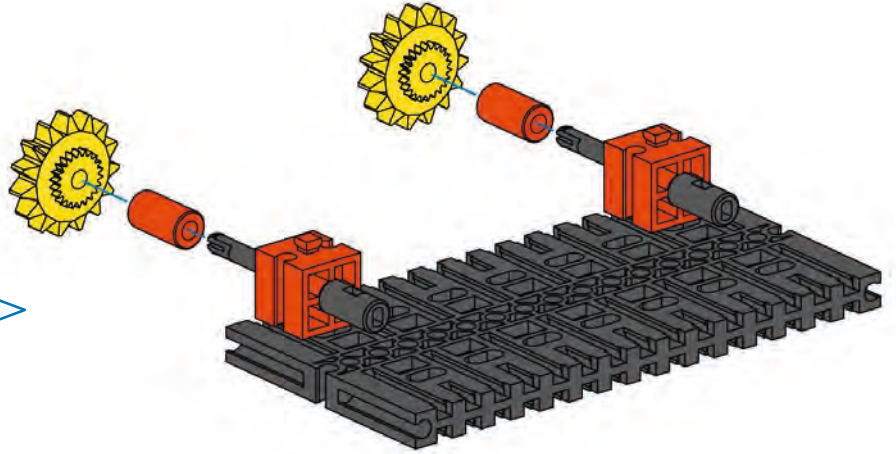

Bergungsraupe
Track mounted
recovery vehicle
Chenille de sauvetage

Bergingsvoertuig op
rupsbanden
Oruga de salvamento
Lagarta de salvamento

Cingolato di salvataggio
Спасательный
трактор
履带式抢险车