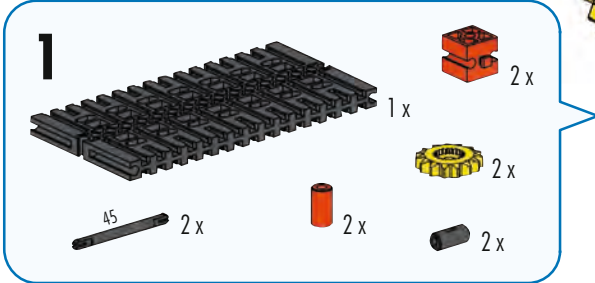

Bergungsraupe
Track mounted
recovery vehicle
Chenille de sauvetage

Bergingsvoertuig op
rupsbanden
Oruga de salvamento
Lagarta de salvamento

Cingolato di salvataggio
Спасательный
трактор
履带式抢险车