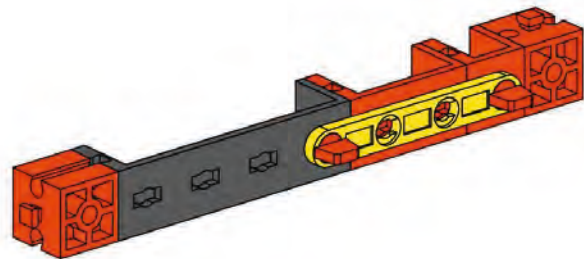

60 mm

3

1 x [Yellow Technic Beam 1x10] 2 x [Yellow Technic Beam 1x3] 1 x [Red Technic Connector] 1 x [Black Technic Pin 45] 1 x [Red Technic Connector]

45 mm

4

- 60 1x
- 4 2x
- 1x
- 1x
- 1x
- 1x
- 1x

5

- 1x
- 2x
- 1x
- 2x