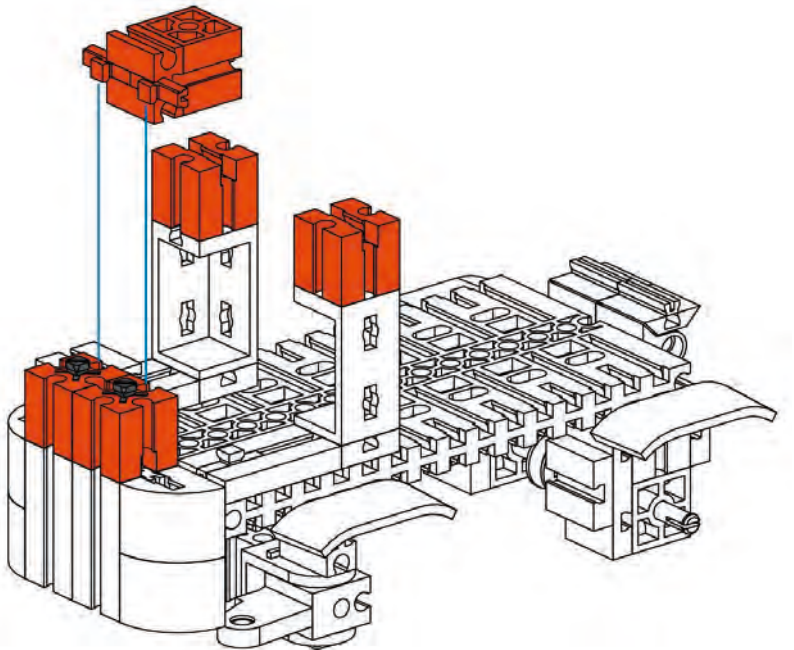

1. **4**
2. 2 x Yellow Technic Axle Connector
   - 2 x Red Technic Axle Connector
   - 1 x Black Technic Pin
   - 1 x Red Technic Axle Connector (30)
   - 1 x Red Technic Axle Connector (80)
   - 2 x Red Technic Axle Connector

1. **5**
2. 2 x Red Technic Axle Connector
   - 1 x Red Technic Axle Connector (30)
   - 4 x Red Technic Axle Connector (1)
   - 2 x Red Technic Axle Connector (2)
   - 2 x Red Technic Axle Connector (2)

1. **6**
2. 4 x Red Technic Axle Connector (2)
   - 1 x Red Technic Axle Connector (2)
   - 1 x Red Technic Axle Connector (1)
   - 2 x Red Technic Axle Connector (1)