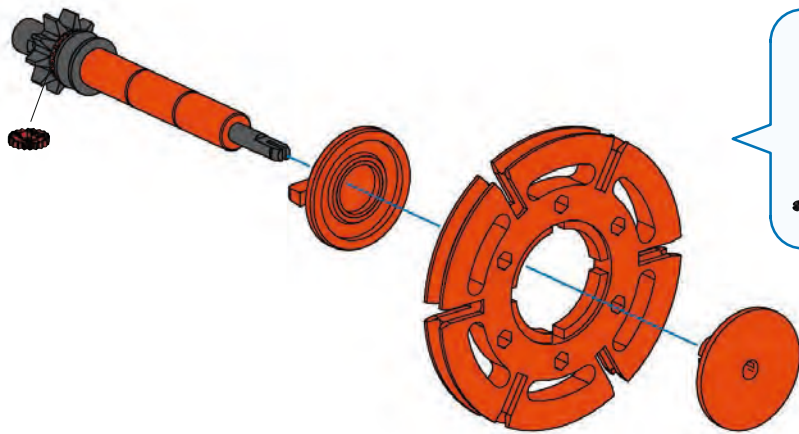

11

- 1x (Large orange ring)
- 1x (Small orange cap)
- 1x (Small orange cap)
- 1x (75mm axle)
- 1x (Black bush)
- 1x (Black bush)
- 3x (Orange pin)

75 mm