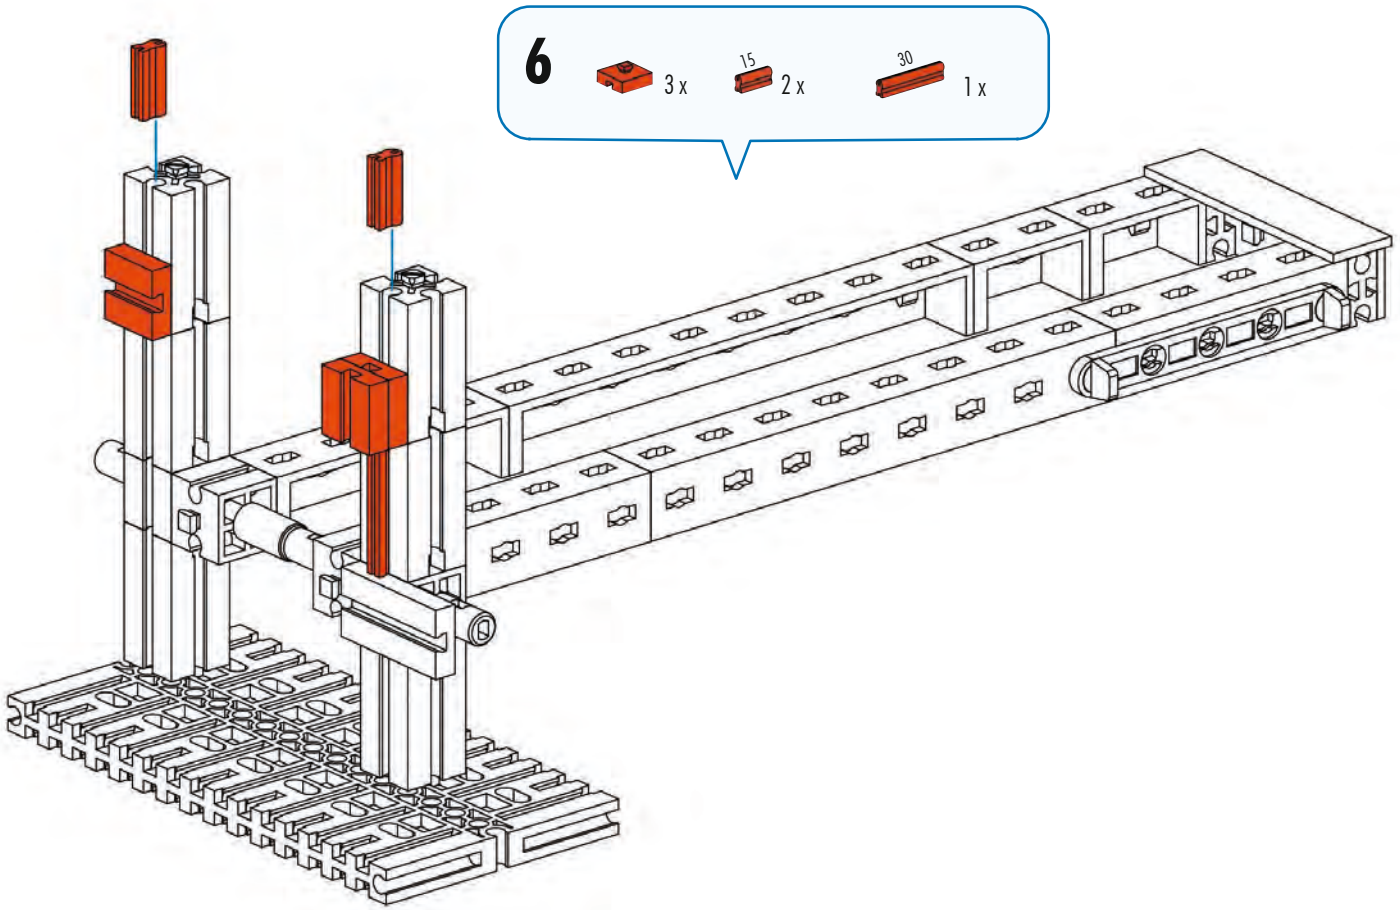

60 mm

3

1 x [Yellow Technic Beam 1x10] 2 x [Yellow Technic Beam 1x3] 1 x [Red Technic Connector] 1 x [Black Technic Pin 45] 1 x [Red Technic Connector]

45 mm

4

- 60 1x
- 4 2x
- 1x
- 1x
- 1x
- 1x
- 1x

5

- 1x
- 2x
- 1x
- 2x