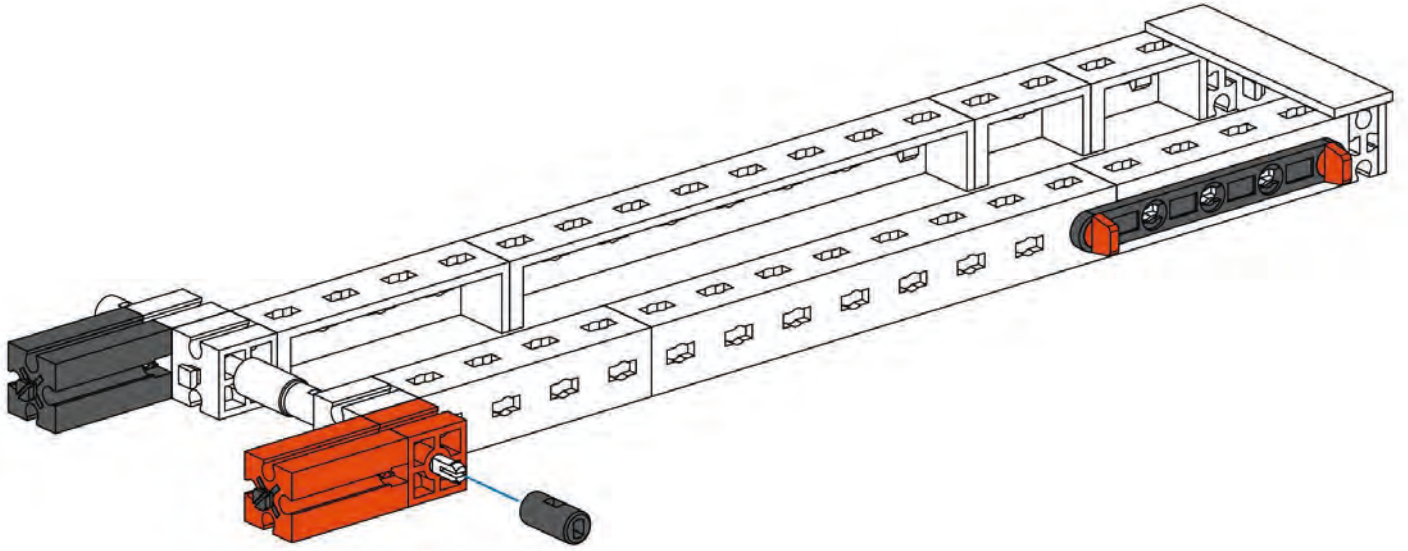

60 mm

3

1 x [Yellow Technic Beam 1x10] 2 x [Yellow Technic Beam 1x3] 1 x [Red Technic Connector] 1 x [Black Technic Pin 45] 1 x [Red Technic Connector]

45 mm

4

- 60 1x
- 4 2x
- 1x
- 1x
- 1x
- 1x
- 1x

5

- 1x
- 2x
- 1x
- 2x