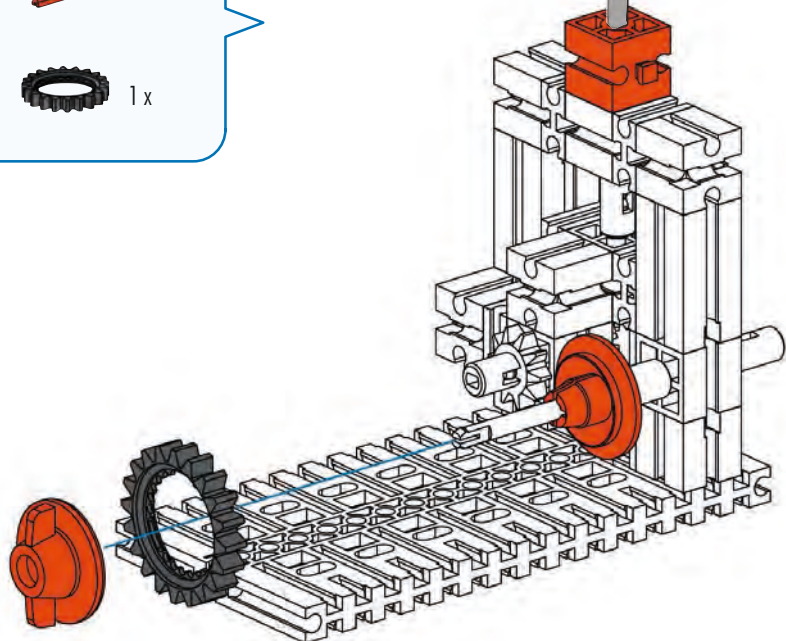

6

- 4x (Orange 2-hole Technic brick)
- 1x (Orange 2-hole Technic brick)
- 2x (Orange Technic Technic beam, length 30)
- 1x (Orange Technic axle bush)
- 1x (Orange Technic axle bush)
- 1x (Grey Technic gear)