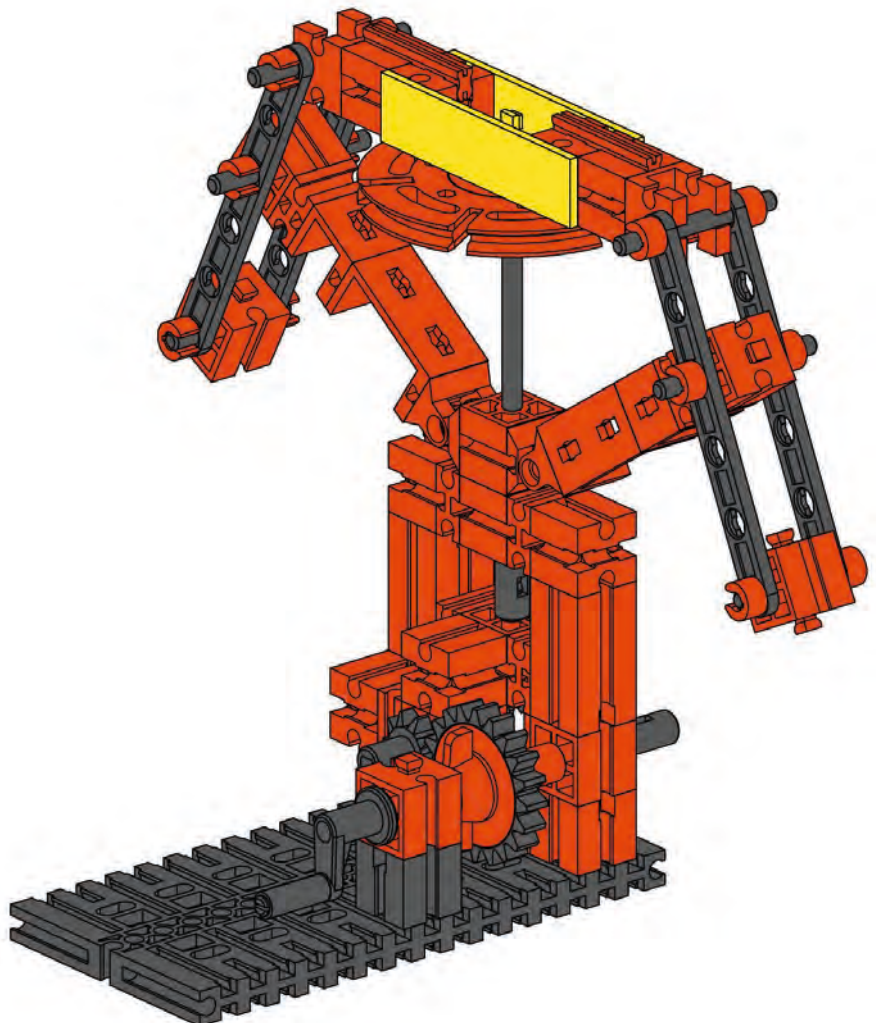

9

2x

4x

1x

30 2x

30 mm

- 1**
- 1x [Grey Technic Beam]
 - 4x [Orange Technic Pin]
 - 5x [Red Technic Pin]
 - 1x [Orange Technic Bracket]
 - 1x [Red Technic Connector]

- 2**
- 1x [Red Technic Pin]
 - 1x [Red Technic Pin]
 - 1x [45mm Axle]
 - 1x [Black Gear]
- 45 mm