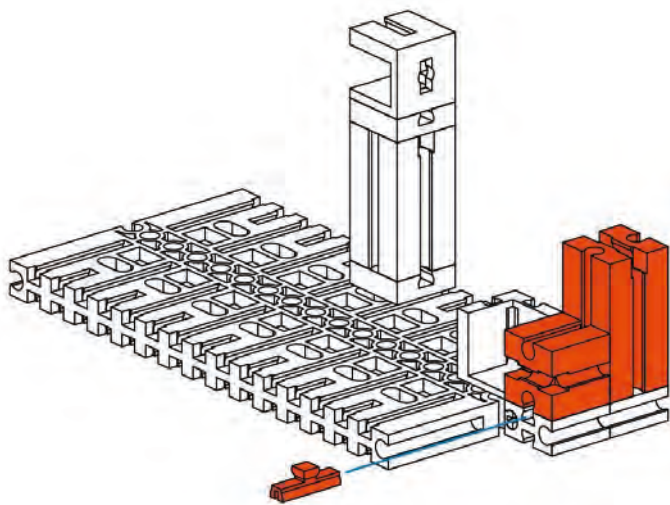

Schaltgetriebe
Manual transmission
Boîte de vitesses

Schakeloverbrenging
Cambio de velocidades
Caixa de câmbio

Cambio meccanico
Коробка передач
变速器

1

2