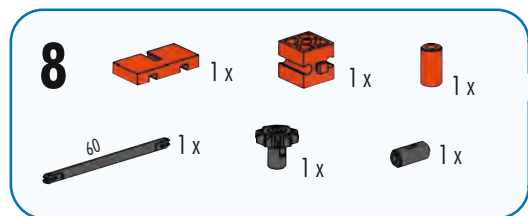

60 mm

3

1 x [Yellow Technic Beam 1x10] 2 x [Yellow Technic Beam 1x3] 1 x [Red Technic Connector] 1 x [Black Technic Pin 45] 1 x [Red Technic Connector]

45 mm

4

- 60 1x
- 4 2x
- 1x
- 1x
- 1x
- 1x
- 1x

5

- 1x
- 2x
- 1x
- 2x