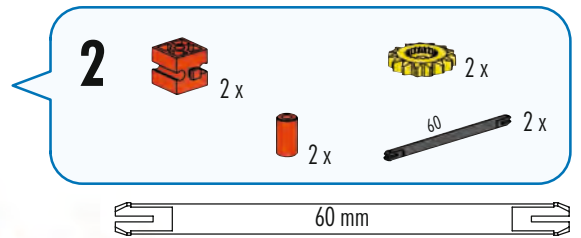

Bergungsraupe
Track mounted
recovery vehicle
Chenille de sauvetage

Bergingsvoertuig op
rupsbanden
Oruga de salvamento
Lagarta de salvamento

Cingolato di salvataggio
Спасательный
трактор
履带式抢险车