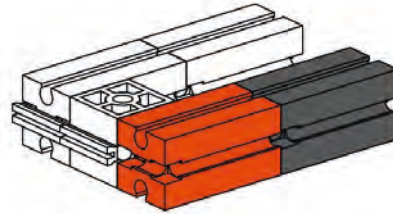

Transporthubschrauber + Turm
Transport helicopter + tower
Hélicoptère de transport + Tour
Transporthelikopter + toren
Helicóptero de transporte + Torre
Helicóptero de transporte + Torre
Elicottero da trasporto + torre
транспортный вертолет + башня
运输直升机+高塔

1

1x
1x
1x

2

2x
2x
45 1x

3

1x
1x

4

1x
2x
1x
1x

5

45 1x
2x
2x
1x