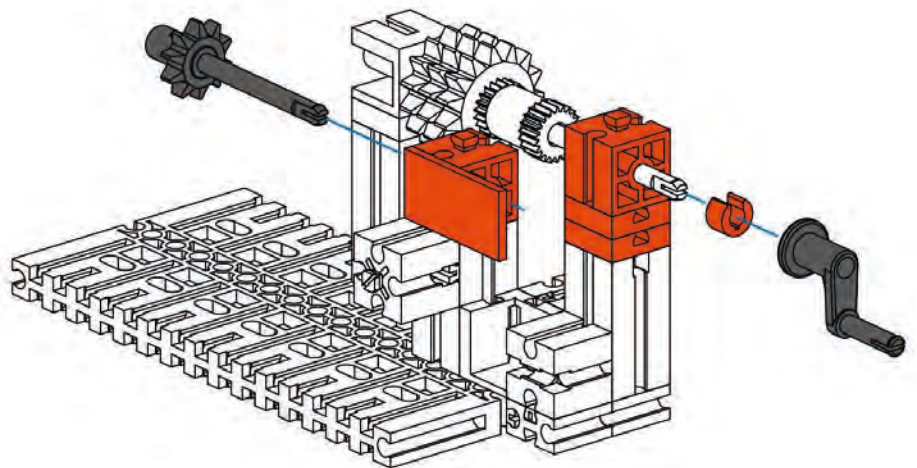

45 mm

6

- 1x Gear (grey)
- 1x Bush (red)
- 1x Bush (red)
- 1x Pin (black, 90)
- 1x Pin (black, 30)
- 1x Pin (black)
- 2x Pin (black)

90 mm

30 mm

7

- 1x Bush (red)
- 1x Bush (red)
- 1x Plate (red)
- 1x Pin (black, 45)
- 1x Pin (black)
- 1x Pin (black)