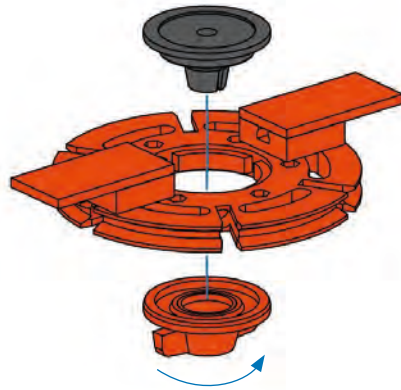

18

- Yellow Technic beam 1x5 with 3 holes: 1x
- Black Technic axle: 1x
- Red Technic 1x2 brick with 2 holes: 1x
- Red Technic 1x2 brick with 1 hole: 1x