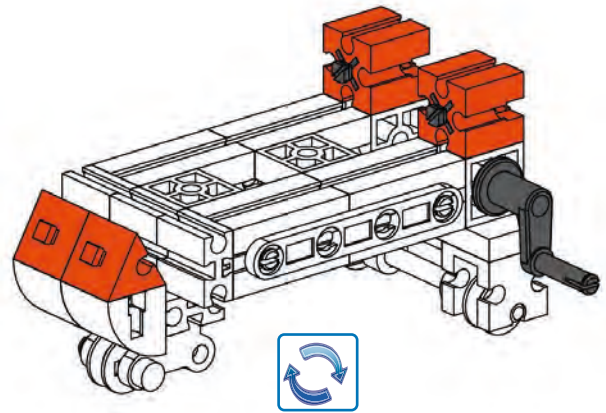

1. **10**
2. 1 x (orange 1x2 Technic connector)
   - 1 x (black Technic axle)
   - 1 x (black Technic bush)
   - 1 x (yellow 1x2 Technic connector)
   - 1 x (orange 1x2 Technic connector)
   - 2 x (orange 15° Technic connector)