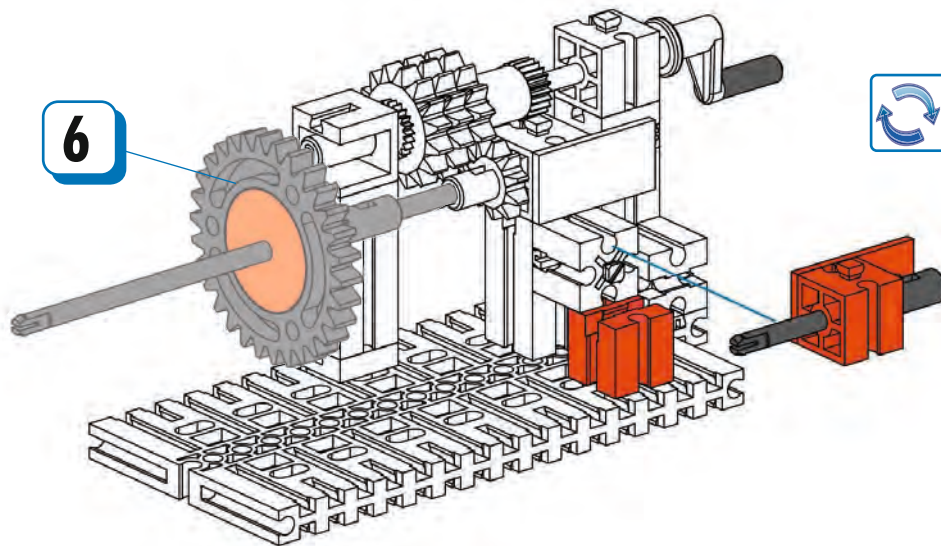

6

- 1x Gear (grey)
- 1x Bush (red)
- 1x Bush (red)
- 1x Pin (black, 90)
- 1x Pin (black, 30)
- 1x Pin (black)
- 2x Pin (black)

90 mm

30 mm

7

- 1x Bush (red)
- 1x Bush (red)
- 1x Plate (red)
- 1x Pin (black, 45)
- 1x Pin (black)
- 1x Pin (black)

45 mm

8

- 3x Pin (black)
- 1x Bush (red)
- 1x Bush (red)
- 1x Bush (red)
- 1x Plate (red)
- 1x Pin (black)
- 1x Pin (black)
- 1x Gear (yellow)
- 1x Pin (red)