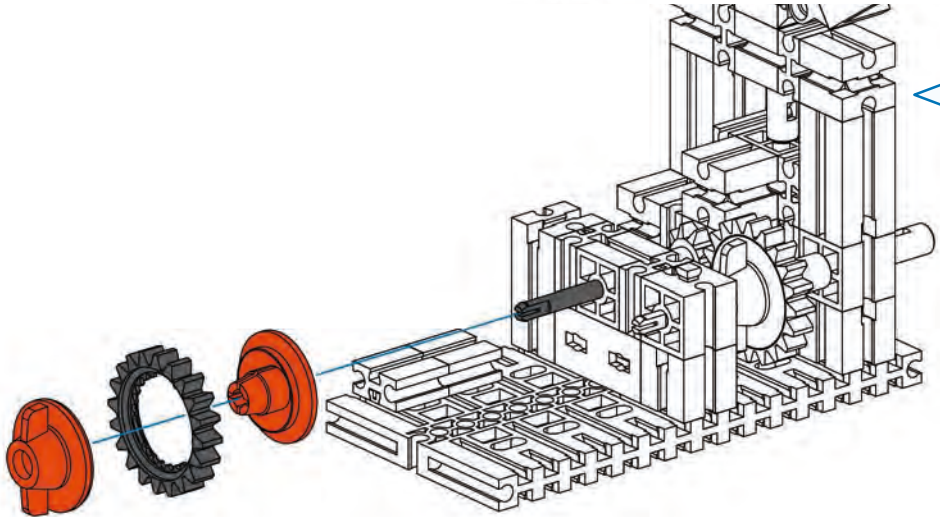

9

2x

4x

1x

30 2x

30 mm

- 1**
- 1x [Grey Technic Beam]
 - 4x [Orange Technic Pin]
 - 5x [Red Technic Pin]
 - 1x [Orange Technic Bracket]
 - 1x [Red Technic Connector]

- 2**
- 1x [Red Technic Pin]
 - 1x [Red Technic Pin]
 - 1x [45mm Axle]
 - 1x [Black Gear]
- 45 mm