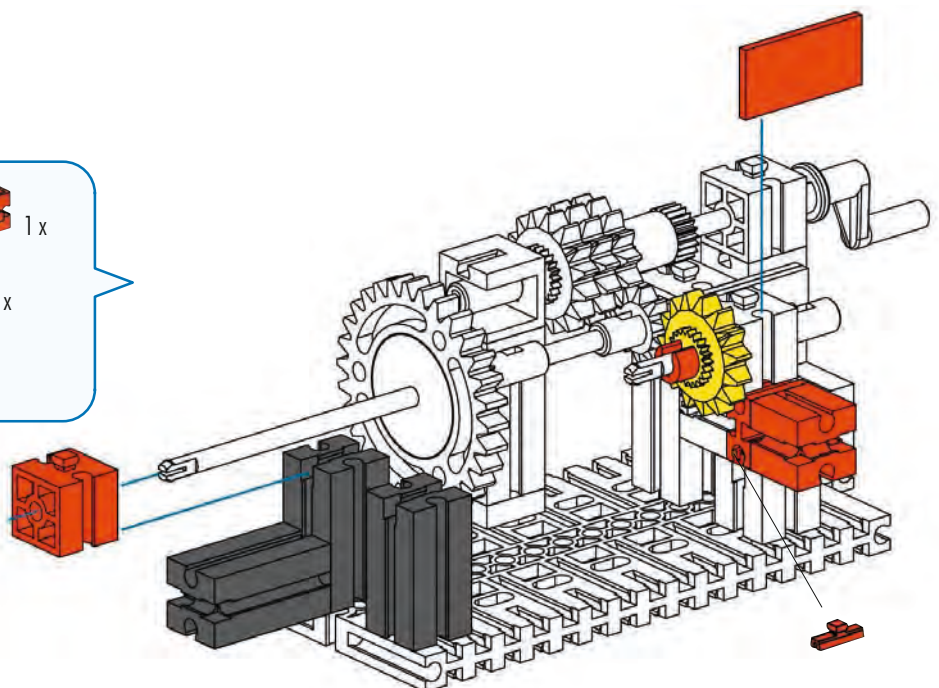

8

- 3x Pin (black)
- 1x Bush (red)
- 1x Bush (red)
- 1x Bush (red)
- 1x Plate (red)
- 1x Pin (black)
- 1x Pin (black)
- 1x Gear (yellow)
- 1x Pin (red)