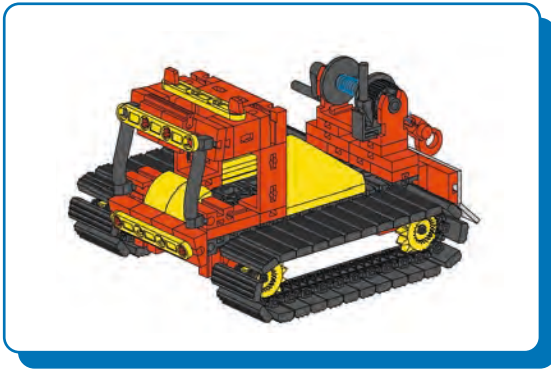

Bergungsraupe
Track mounted
recovery vehicle
Chenille de sauvetage

Bergingsvoertuig op
rupsbanden
Oruga de salvamento
Lagarta de salvamento

Cingolato di salvataggio
Спасательный
трактор
履带式抢险车