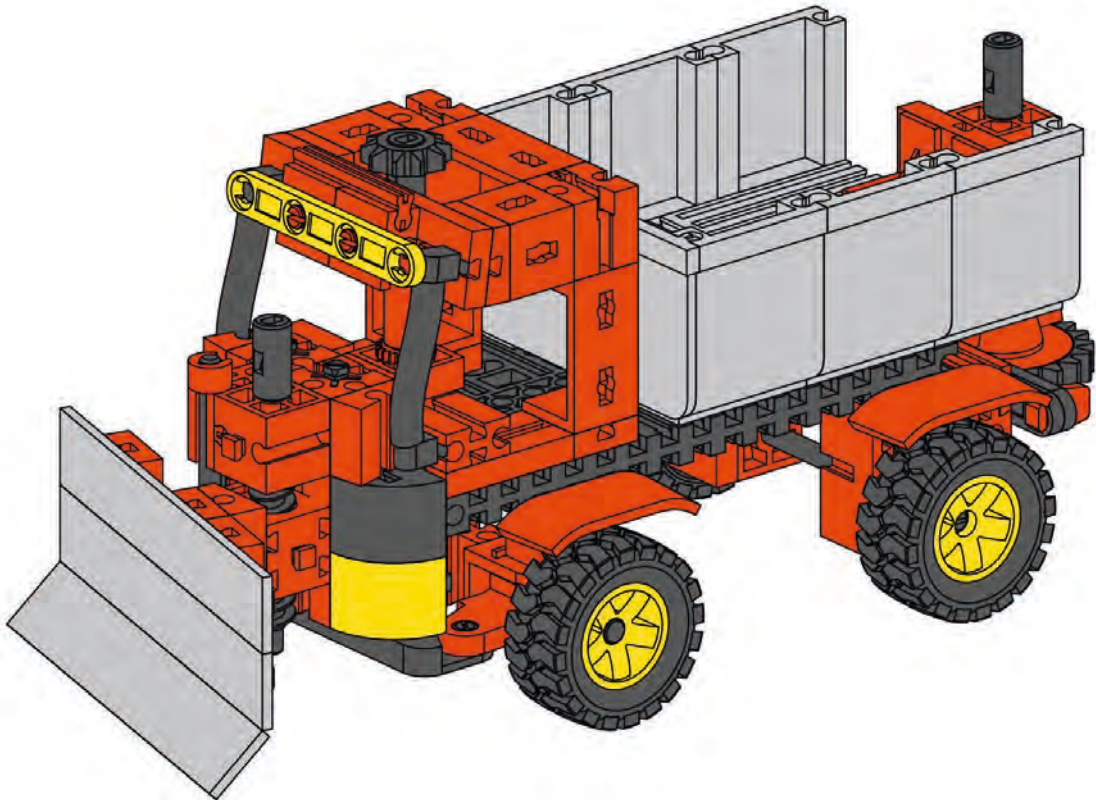

1x

Kipper
Dump truck
Camion à benne
basculante

Kiepauto
Volcador
Caminhão basculante

Ribaltabile
Самосвал
翻斗卡车

- 4**
- 2 x Yellow Technic Axle Connector
 - 2 x Red Technic Axle Connector
 - 1 x Black Technic Pin
 - 1 x Red Technic Axle Connector (30)
 - 1 x Red Technic Axle Connector (80)
 - 2 x Red Technic Axle Connector